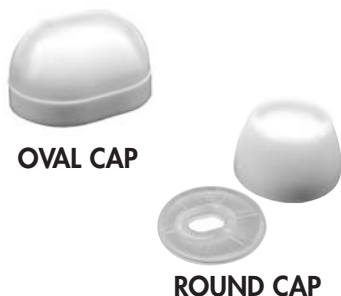

B

CLOSET BOLT - ELITE PACKS

- Packed with 4 acorn nuts and 4 washers
- **CARTON QUANTITIES ONLY**

PART NO.	DESCRIPTION	CTN. QTY.
C02-989	5/16" x 1 3/4" brass plated bolts	50 pair
C02-999	1/4" x 2 1/4" brass plated bolts	50 pair
C02-998	1/4" x 2 1/4" solid brass bolts	50 pair
C02-997	1/4" x 3 1/2" brass plated bolts	50 pair
C02-996	1/4" x 3 1/2" solid brass bolts	50 pair
C02-992	1/4" x 2 1/4" solid brass bolts	50 pair
C02-993	5/16" x 2 1/4" brass plated bolts	50 pair

- Packed with 2 acorn nuts, 2 hex nuts, and 4 washers
- **CARTON QUANTITIES ONLY**

PART NO.	DESCRIPTION	CTN. QTY.
C02-995	1/4" x 2 1/4" brass plated bolts	50 pair
C02-994	1/4" x 2 1/4" solid brass bolts	50 pair

OVAL CAP

ROUND CAP

CLOSET BOLT CAP

PART NO.	DESCRIPTION	CTN. QTY.
BULK PACKED - PRICED PER CAP AND WASHER - CARTON QUANTITIES ONLY		
C02-100	Oval white (less washer)	100
C02-105	Round white (with washer)	100
C02-106	Round bone (with washer)	100
CUSTOM PACKED - PRICED PER BAG OF TWO EACH - CARTON QUANTITIES ONLY		
C02-103	Round white (with washer)	50 pairs
C02-104	Round bone (with washer)	50 pairs

CLOSET SCREWS

- **CARTON QUANTITIES ONLY**
- Two each screws, nuts and washers per bag

WITH ROUND WASHER

WITH OVAL WASHER

PART NO.	SIZE	WASHER	CTN. QTY.
BRASS PLATED			
C02-210	1/4" x 2 1/2"	Round	50 pairs
C02-202	1/4" x 3 1/2"	Round	50 pairs
C02-211	5/16" x 2 1/2"	Round	50 pairs
C02-200	1/4" x 2 1/2"	Oval	50 pairs
C02-203	1/4" x 3 1/2"	Oval	50 pairs
C02-201	5/16" x 2 1/2"	Oval	50 pairs
BRASS			
C02-310	1/4" x 2 1/2"	Round	50 pairs
C02-302	1/4" x 3 1/2"	Round	50 pairs
C02-311	5/16" x 2 1/2"	Round	50 pairs
C02-300	1/4" x 2 1/2"	Oval	50 pairs
C02-303	1/4" x 3 1/2"	Oval	50 pairs
C02-301	5/16" x 2 1/2"	Oval	50 pairs